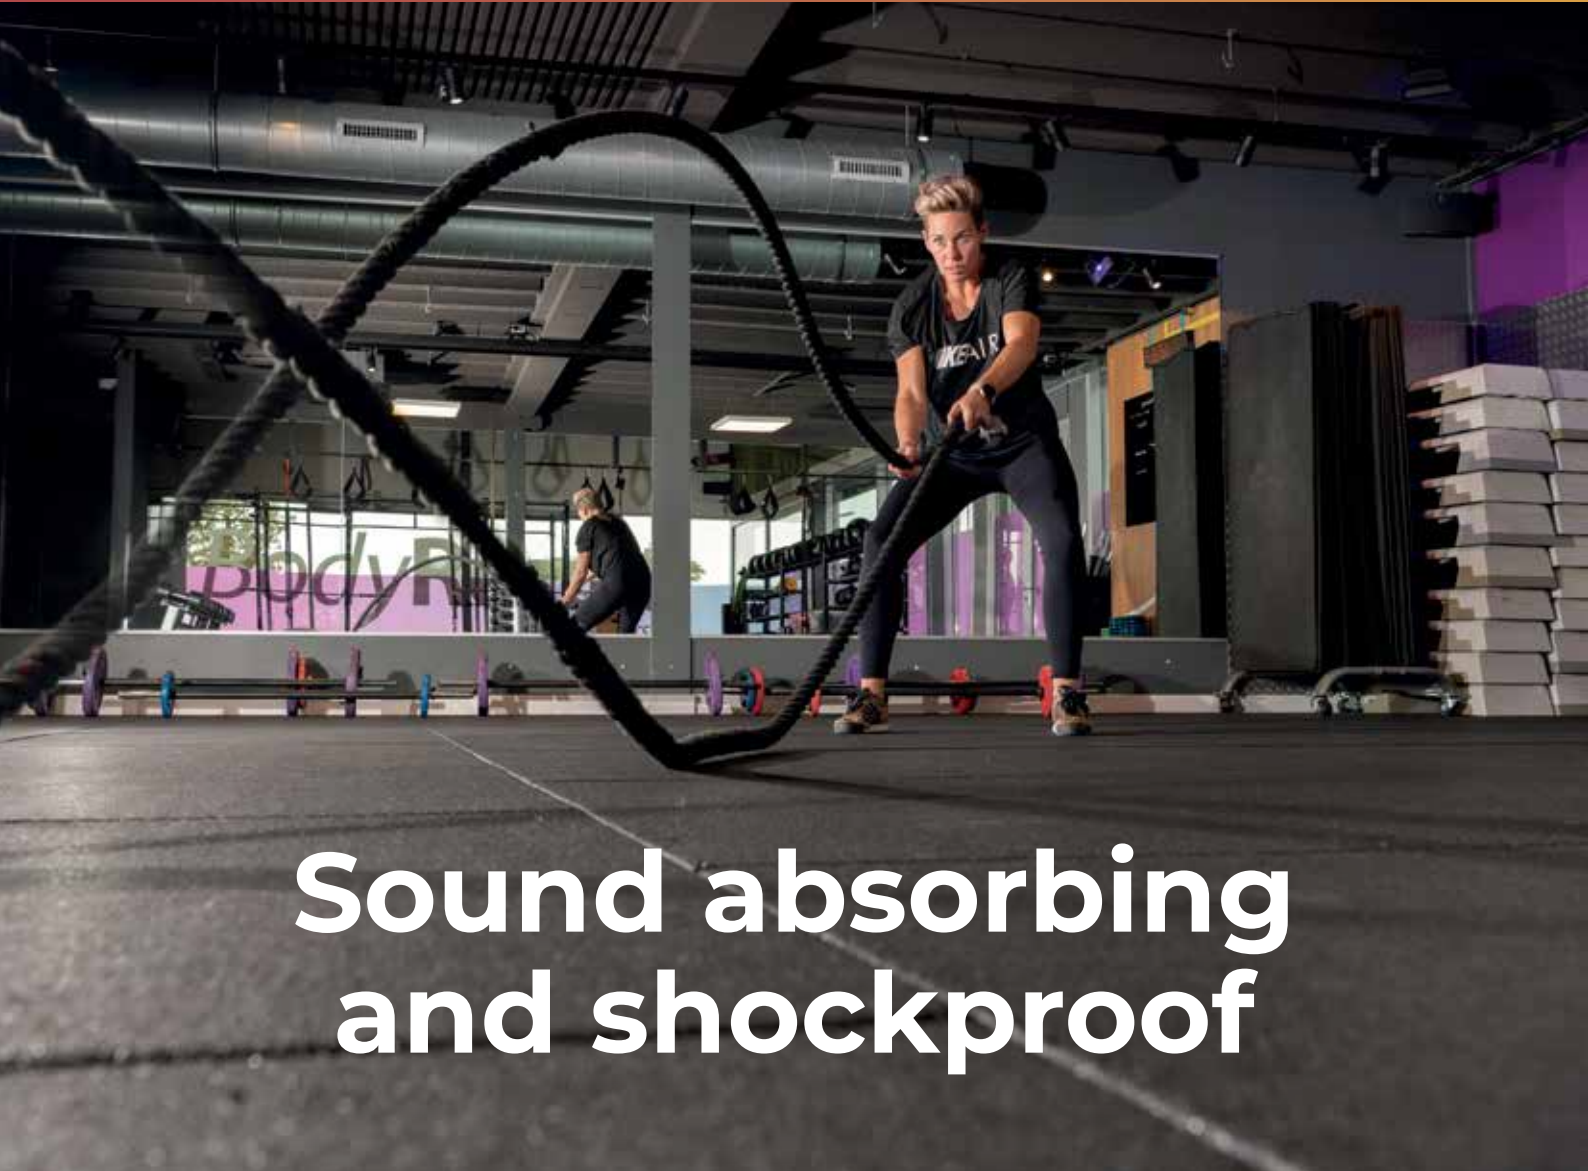

SPORTS

Sound absorbing and shockproof

Granuflex's circular rubber floor and wall coverings are used in a diverse variety of sports facilities all over the world. Users love them because they help to avoid injuries and they increase comfort during sports.